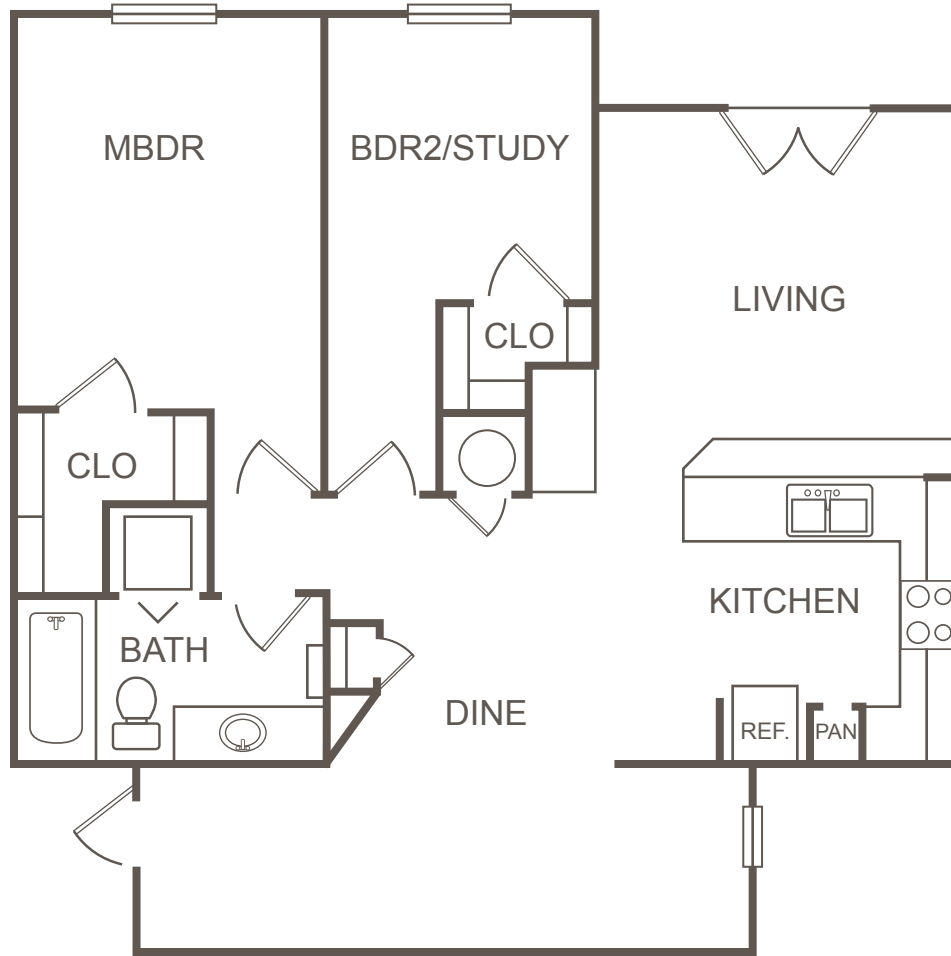

B2

2 Bed / 1 Bath

KINGWOOD

435 Northpines Dr. | Kingwood, Texas 77339

281.548.2500 | kingwoodseniorvillage.com

All dimensions and square footages are approximate

KINGWOOD
Senior Village